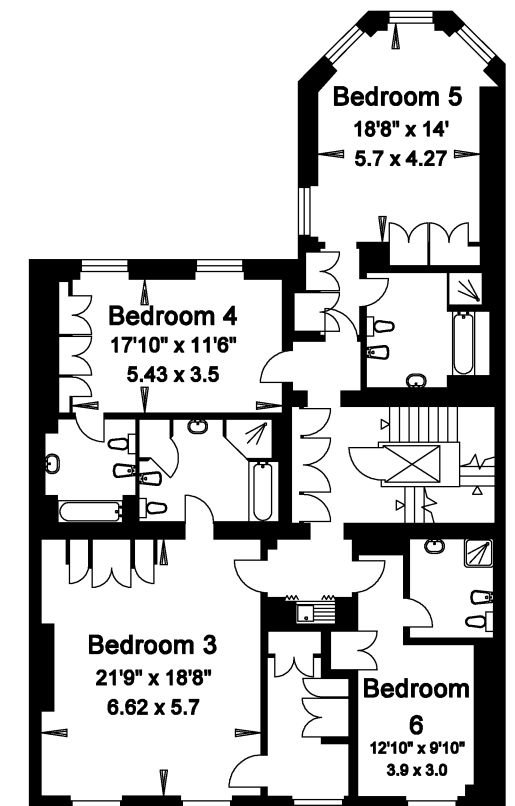

Lower ground floor

First floor

Second floor

19 Hill Street
 London W1
 Gross Internal Area = 1735 sq. metres
 (Including Vaults) 18,679 sq. feet

Ground floor

First floor

Second floor

Fourth floor

Third floor