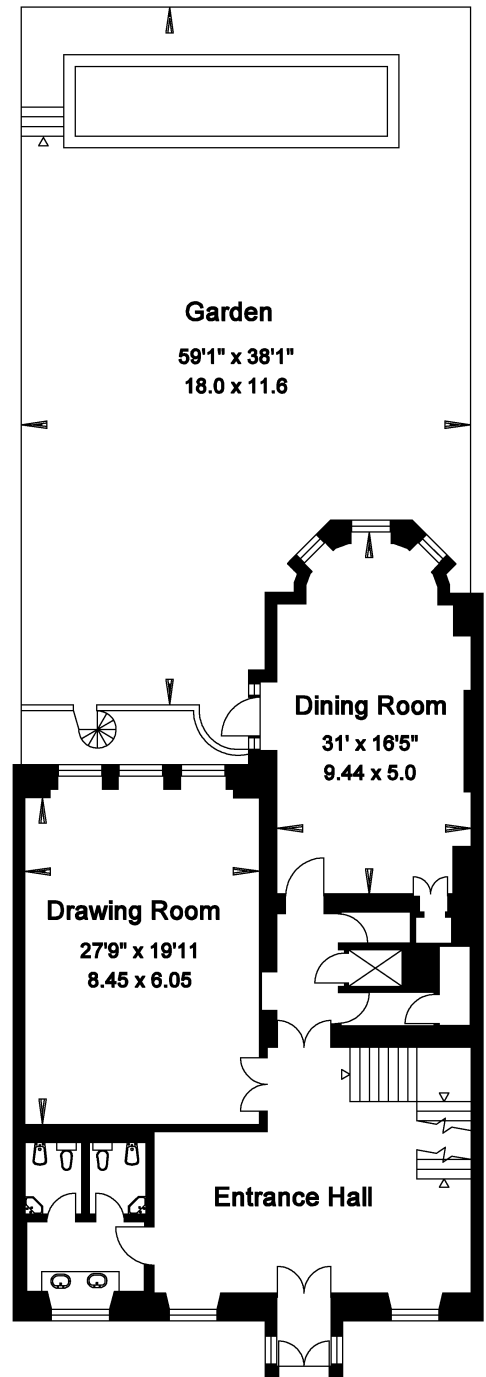

Lower ground floor

First floor

Second floor

19 Hill Street
 London W1
 Gross Internal Area = 1735 sq. metres
 (Including Vaults) 18,679 sq. feet

Ground floor

First floor

Second floor

Fourth floor

Third floor