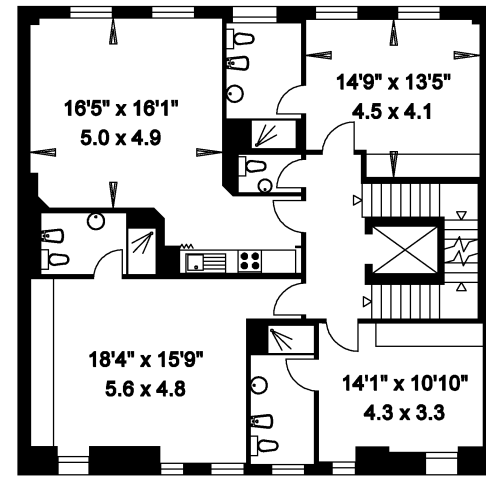

Lower ground floor

First floor

Second floor

19 Hill Street
 London W1
 Gross Internal Area = 1735 sq. metres
 (Including Vaults) 18,679 sq. feet

Ground floor

First floor

Second floor

Fourth floor

Third floor