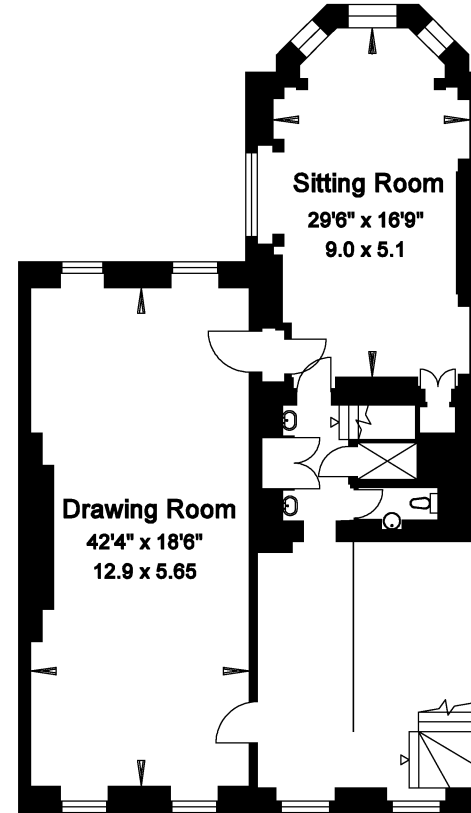

Lower ground floor

First floor

Second floor

19 Hill Street
 London W1
 Gross Internal Area = 1735 sq. metres
 (Including Vaults) 18,679 sq. feet

Ground floor

First floor

Second floor

Fourth floor

Third floor