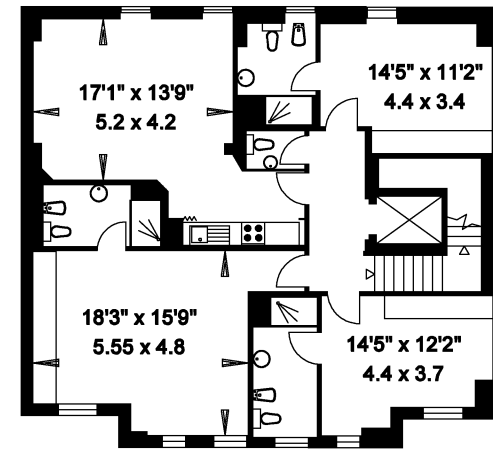

Lower ground floor

First floor

Second floor

19 Hill Street
 London W1
 Gross Internal Area = 1735 sq. metres
 (Including Vaults) 18,679 sq. feet

Ground floor

First floor

Second floor

Fourth floor

Third floor