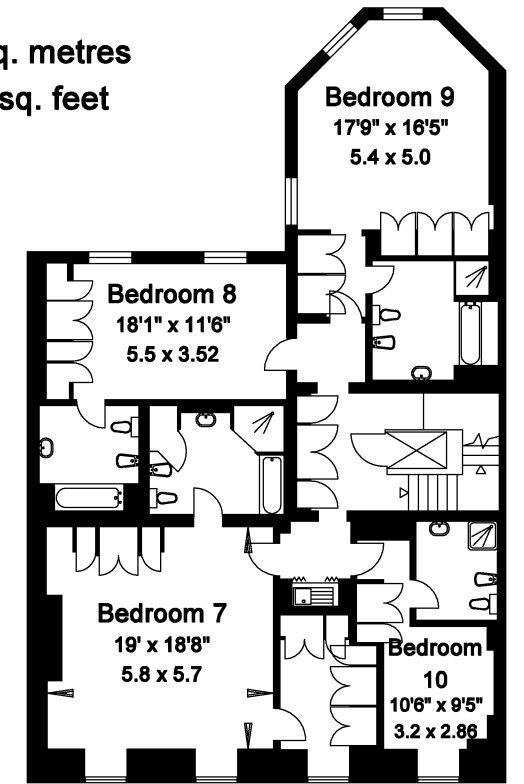

Lower ground floor

First floor

Second floor

19 Hill Street
 London W1
 Gross Internal Area = 1735 sq. metres
 (Including Vaults) 18,679 sq. feet

Ground floor

First floor

Second floor

Fourth floor

Third floor