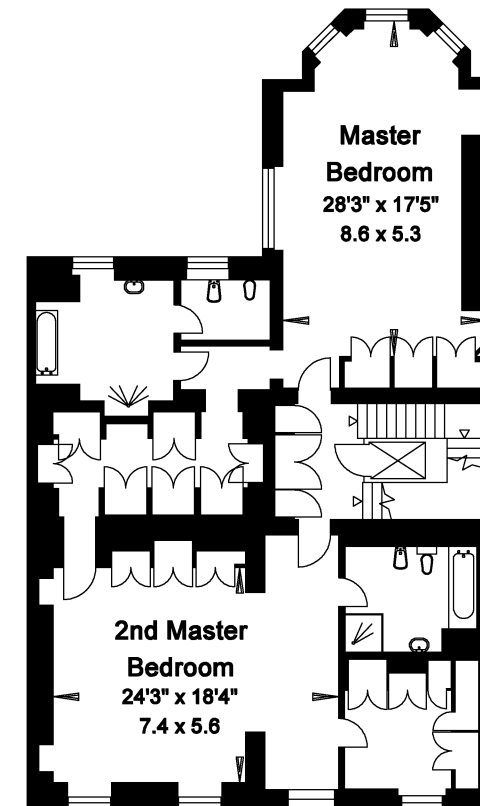

Lower ground floor

First floor

Second floor

19 Hill Street
 London W1
 Gross Internal Area = 1735 sq. metres
 (Including Vaults) 18,679 sq. feet

Ground floor

First floor

Second floor

Fourth floor

Third floor